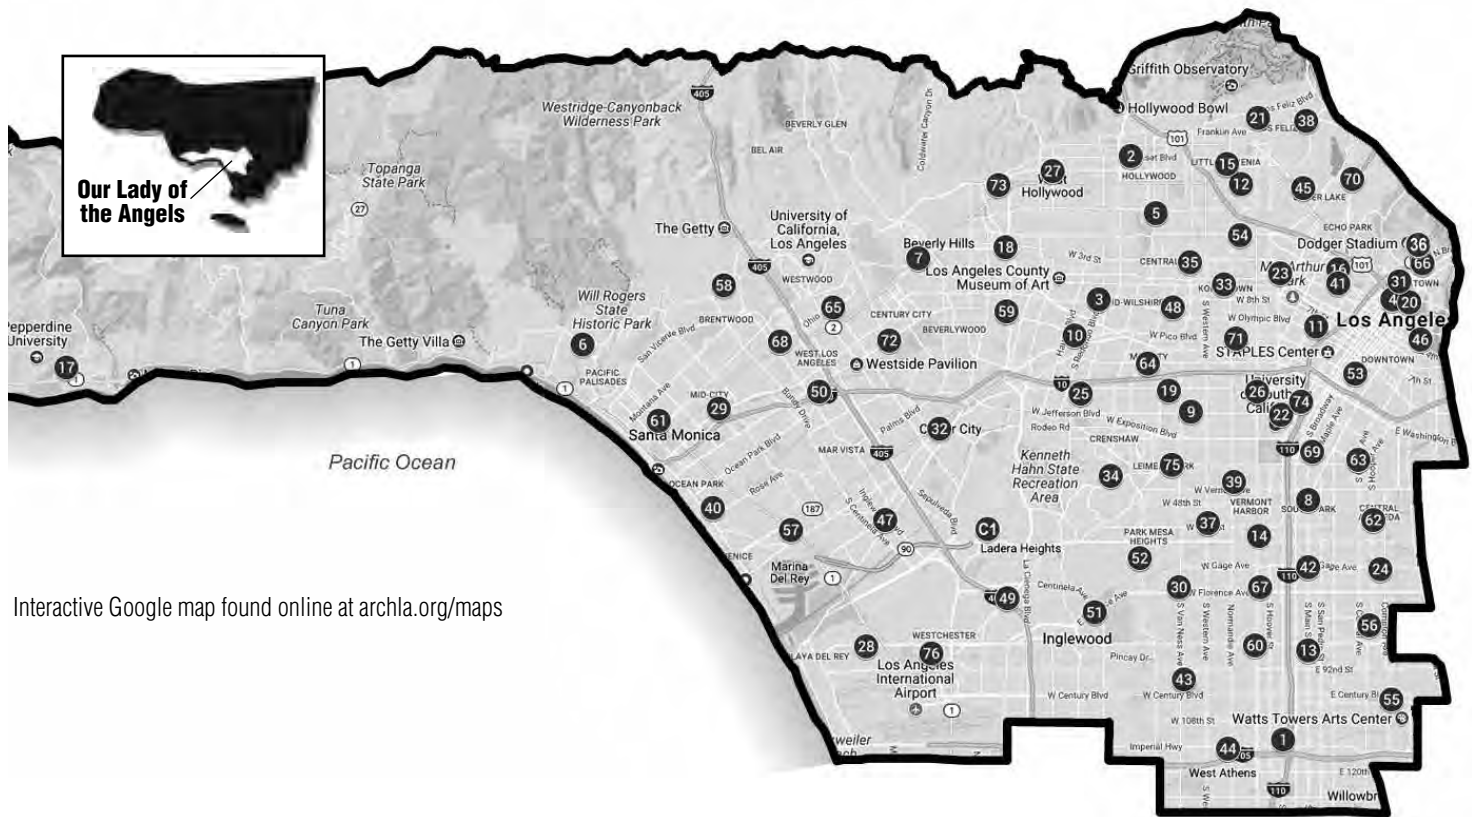

OUR LADY OF THE ANGELS REGION MAP

Interactive Google map found online at archla.org/maps

(Note: Deanery number follows city)

- 1 Ascension, L.A. - D16
- 2 Blessed Sacrament, L.A. - D14
- 3 Cathedral Chapel of St. Vibiana, L.A. - D14
- 4 Cathedral of Our Lady of the Angels, L.A. - D15
- 5 Christ the King, L.A. - D14
- 6 Corpus Christi, Pacific Palisades - D13
- 7 Good Shepherd, Beverly Hills - D13
- 8 Holy Cross, L.A. - D15
- 9 Holy Name of Jesus, L.A. - D15
- 10 Holy Spirit, L.A. - D14
- 11 Immaculate Conception, L.A. - D15
- 12 Immaculate Heart of Mary, L.A. - D14
- 13 Mother of Sorrows, L.A. - D16
- 14 Nativity, L.A. - D16
- 15 Nativity of Blessed Virgin Mary (Byzantine), L.A. - D14
- 16 Our Lady of Loretto, L.A. - D14
- 17 Our Lady of Malibu, Malibu - D13
- 18 Our Lady of Mount Lebanon - St. Peter Cathedral (Maronite), L.A. - D13
- 19 Our Lady of the Bright Mount (Polish), L.A. - D15
- 20 Our Lady Queen of Angels ("La Placita"), L.A. - D15
- 21 Our Mother of Good Counsel, L.A. - D14
- 22 Our Savior Parish + USC Caruso Catholic Center, L.A. - D15
- 23 Precious Blood, L.A. - D14
- 24 Presentation of Mary, L.A. - D16

- 25 St. Agatha, L.A. - D15
- 26 St. Agnes, L.A. - D15
- 27 St. Ambrose, West Hollywood - D13
- 28 St. Anastasia, L.A. - D13
- 29 St. Anne, Santa Monica - D13
- 30 St. Anselm, L.A. - D16
- 31 St. Anthony (Croatian), L.A. - D15
- 32 St. Augustine, Culver City - D13
- 33 St. Basil, L.A. - D14
- 34 St. Bernadette, L.A. - D15
- 35 St. Brendan, L.A. - D14
- 36 St. Bridget (Cantonese), L.A. - D14
- 37 St. Brigid, L.A. - D16
- 38 St. Casimir (Lithuanian), L.A. - D14
- 39 St. Cecilia, L.A. - D15
- 40 St. Clement, Santa Monica - D13
- 41 St. Columban (Filipino), L.A. - D14
- 42 St. Columbkille, L.A. - D16
- 43 St. Eugene, L.A. - D16
- 44 St. Frances Xavier Cabrini, L.A. - D16
- 45 St. Francis of Assisi, L.A. - D14
- 46 St. Francis Xavier Chapel, L.A. - D15
- 47 St. Gerard Majella, L.A. - D13
- 48 St. Gregory Nazianzen, L.A. - D14
- 49 St. Jerome, L.A. - D13
- 50 St. Joan of Arc, L.A. - D13
- 51 St. John Chrysostom, Inglewood - D16

- 52 St. John the Evangelist, L.A. - D16
- 53 St. Joseph, L.A. - D15
- 54 St. Kevin, L.A. - D14
- 55 St. Lawrence of Brindisi, L.A. - D16
- 56 St. Malachy, L.A. - D16
- 57 St. Mark, Venice - D13
- 58 St. Martin of Tours, L.A. - D13
- 59 St. Mary Magdalen, L.A. - D14
- 60 St. Michael, L.A. - D16
- 61 St. Monica, Santa Monica - D13
- 62 St. Odilia, L.A. - D16
- 63 St. Patrick, L.A. - D15
- 64 St. Paul, L.A. - D15
- 65 St. Paul the Apostle, L.A. - D13
- 66 St. Peter (Italian), L.A. - D14
- 67 St. Raphael, L.A. - D16
- 68 St. Sebastian, L.A. - D13
- 69 St. Stephen of Hungary, L.A. - D15
- 70 St. Teresa of Avila, L.A. - D14
- 71 St. Thomas the Apostle, L.A. - D15
- 72 St. Timothy, L.A. - D13
- 73 St. Victor, West Hollywood - D13
- 74 St. Vincent de Paul, L.A. - D15
- 75 Transfiguration, L.A. - D15
- 76 Visitation, L.A. - D13
- C1 Holy Cross Cemetery, Culver City - D13