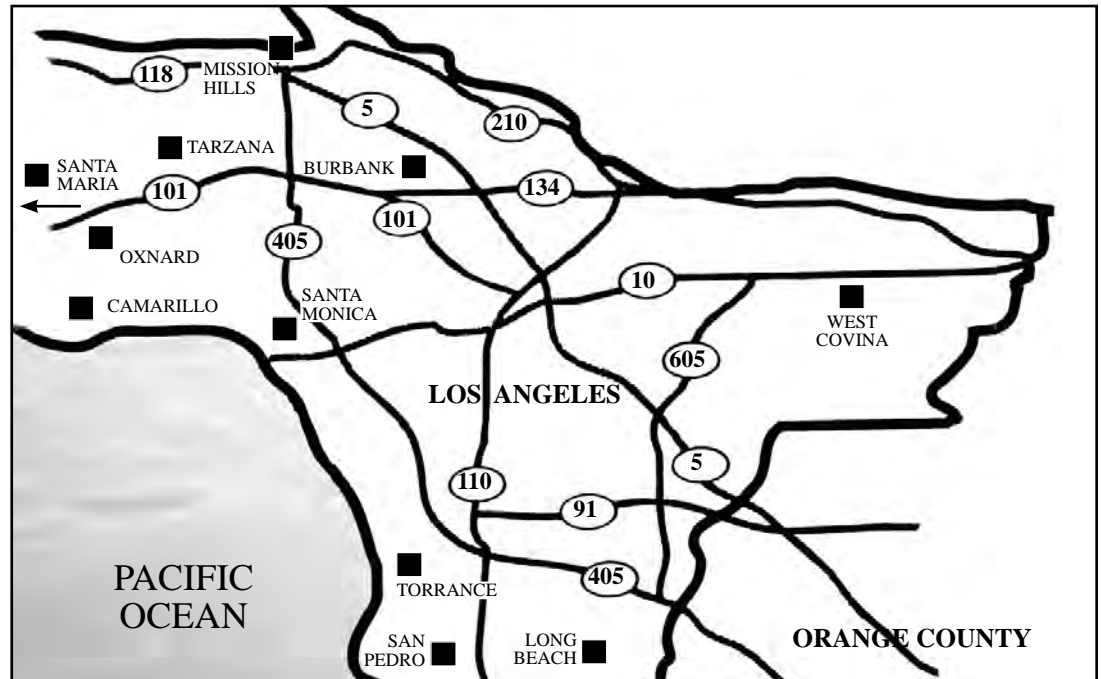

Web: california.providence.org/saint-joseph

Conducted by: Providence St. Joseph Health

Chief Executive: Kelly M. Linden

Chief Mission Integration Officer:

Juliette Marsh

Spiritual Care Manager: Rev. Sam Scriven

Chaplain: Fr. Adrian Rosca

Capacity: 392

CAMARILLO

ST. JOHN'S PLEASANT VALLEY HOSPITAL

2309 Antonio Ave, Camarillo 93010-1414
.....(805) 389-5800

Web: dignityhealth.org/pleasantvalley

Conducted by: Dignity Health

President/CEO: Darren Lee

California Central Coast Division

- Vice President, Mission Integration:

George West

Capacity: 58 beds, 74 skilled nursing

LONG BEACH

ST. MARY MEDICAL CENTER DIGNITY HEALTH

1050 Linden Ave, Long Beach 90813-3321
.....(562) 491-9000

Web: www.dignityhealth.org/socal/locations/stmarymedical

President & CEO: Carolyn Caldwell

Spiritual Care Services Director: Rev. Stanley

Kim (562) 491-9675, email: stanley.kim@dignityhealth.org

Chaplains: Fr. Scott Nguyen, Fr. Jose Paz-hevettil, M.S.T., Fr. Manuel A. Sundaram, Fr. Joseph Yang

Capacity: 360

Acute Rehab: 46

MISSION HILLS

PROVIDENCE HOLY CROSS MEDICAL CENTER

15031 Rinaldi St, Mission Hills 91345-1207
.....(818) 365-8051 FAX (818) 898-4569

Web: www.providence.org/holycross

Conducted by: Providence St. Joseph Health

Chief Executive: Bernie Klein, M.D.

Chief Mission Integration Officer: D.W. Donovan

Spiritual Care Manager: Rev. Sam Scriven

Capacity: 377 beds

OXNARD

ST. JOHN'S REGIONAL MEDICAL CENTER

1600 N Rose Ave, Oxnard 93030-3722
.....(805) 988-2500 FAX (805) 981-4440

Web: www.stjohnshealth.org

Conducted by: Dignity Health

President/CEO: Darren Lee

California Central Coast Division-

Vice President, Mission Integration:

George West

Capacity: 265 general, acute.

SAN PEDRO

PROVIDENCE LITTLE COMPANY OF MARY MEDICAL CENTER

1300 W 7th St, San Pedro 90732-3505
.....(310) 832-3311

Web: www.providence.org/sanpedro

Conducted by: Providence St. Joseph

Health

Chief Executive: Garry Olney

Chief Mission Integration Officer:

Jennifer Kozakowski

Spiritual Care Manager: Fr. Andrew Campbell

Capacity: 231 beds

SKILLED NURSING, Sub Acute: 125 beds

SANTA MARIA

MARIAN REGIONAL MEDICAL CENTER

1400 E Church St, Santa Maria 93454-5906
.....(805) 739-3000 FAX (805) 739-3060

Web: www.supportmarianmedical.org

Founded by the Sisters of St. Francis of

Penance and Christian Charity; member of Dignity Health.

President & CEO: Sue Anderson

Dignity Health Central Coast-

Division President: Charles J. Cova

Service Area, Director of Spiritual Care:

Flora Washburn

Mission Integration Officer: Heidi Summers

Capacity: 226 acute care beds; 95 skilled

nursing

SANTA MONICA

PROVIDENCE SAINT JOHN'S HEALTH CENTER

2121 Santa Monica Blvd,
Santa Monica 90404-2303

.....(310) 829-5511

Web: california.providence.org/saint-johns

Conducted by: Providence St. Joseph Health

Chief Executive: Michael Ricks

Chief Mission Integration Officer:

Paul Makarewicz

Manager of Spiritual Care: Dan Hudson

Priest Chaplains: Fr. Patrick Comerford,

Fr. Anthony Mbaegbu

Capacity: 266 beds, 18 bed NICU unit

TARZANA

PROVIDENCE CEDARS SINAI TARZANA MEDICAL CENTER

18321 Clark St, Tarzana 91356-3501

.....(818) 881-0800

Web: www.providence.org/tarzana

Conducted by: Providence St. Joseph Health

Chief Executive: Nick Lymberopoulos

Chief Mission Integration Officer: Shawn Kiley

Manager of Spiritual Care: Kelly Bigler

Chaplain: Fr. Anselm Nwakuna

Capacity: 245 beds

TORRANCE

PROVIDENCE LITTLE COMPANY OF MARY MEDICAL CENTER

4101 Torrance Blvd, Torrance 90503-4607
.....(310) 540-7676 FAX (310) 540-8408

Web: www.providence.org/torrance

Conducted by: Providence St. Joseph Health

Chief Executive: Garry Olney

Chief Mission Integration Officer:

Jennifer Kozakowski

Spiritual Care Manager: Fr. Paul White

Chaplains: Fr. Peter Mallin, O.F.M. Conv.,

Mary Ewell, Edwina Yueh

Services: Intensive Care; Skilled Nursing

Capacity: 442; Skilled Nursing: 161 beds

WEST COVINA

EMANATE HEALTH QUEEN OF THE VALLEY HOSPITAL

1115 S Sunset Ave, West Covina 91790-3940
.....(626) 962-4011

Web: www.emanatehealth.org/locations

Conducted by: Emanate Health

President/CEO: Robert Curry

Director of Spiritual Care:

Chaplain Albert Aguilar, D.R.S., BCC

Chaplain: Fr. Daniel Malaver

Capacity: 325 beds