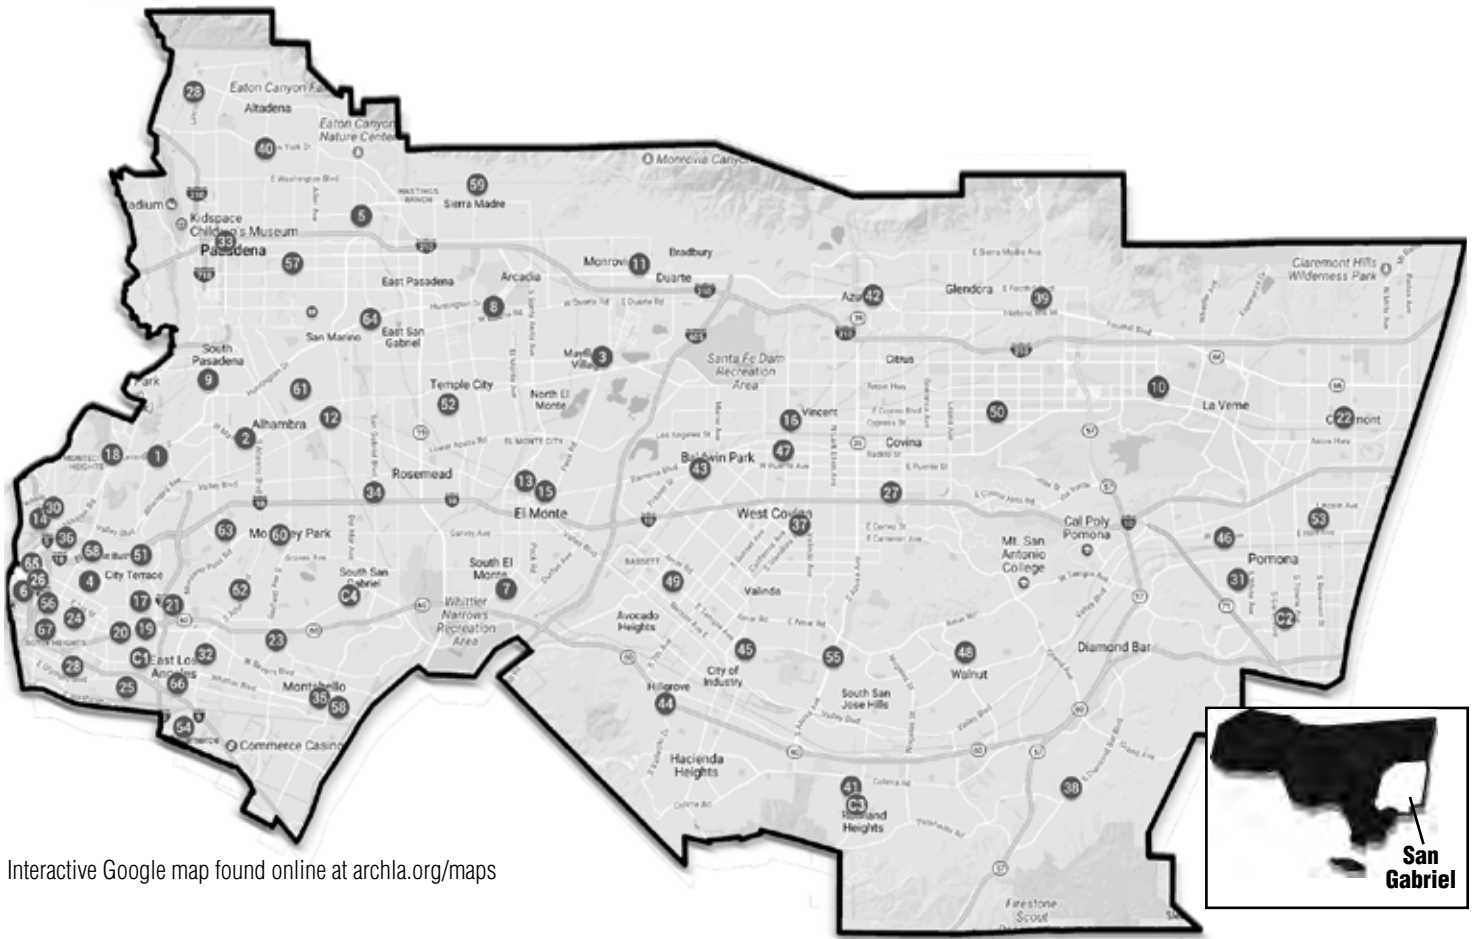

SAN GABRIEL REGION MAP

Interactive Google map found online at archla.org/maps

(Note: Deanery number follows city)

1 All Saints, L.A. - D9 2 All Souls, Alhambra - D10 3 Annunciation, Arcadia - D11 4 Assumption, L.A. - D9 5 Assumption of the Blessed Virgin Mary, Pasadena - D10 6 Dolores Mission (Our Lady of Sorrows Parish), L.A. - D9 7 Epiphany, South El Monte - D11 8 Holy Angels, Arcadia - D11 9 Holy Family, South Pasadena - D10 10 Holy Name of Mary, San Dimas - D12 11 Immaculate Conception, Monrovia - D11 12 Mission San Gabriel, San Gabriel - D10 13 Nativity, El Monte - D11 14 Our Lady Help of Christians, L.A. - D9 15 Our Lady of Guadalupe, El Monte - D11 16 Our Lady of Guadalupe, Irwindale - D11 17 Our Lady of Guadalupe (Hammel), L.A. - D9 18 Our Lady of Guadalupe (Rose Hill), L.A. - D9 19 Our Lady of Guadalupe Sanctuary, L.A. - D9 20 Our Lady of Lourdes, L.A. - D9 21 Our Lady of Solitude ("La Soledad"), L.A. - D9 22 Our Lady of the Assumption, Claremont - D12 23 Our Lady of the Miraculous Medal, Montebello - D10	24 Our Lady of the Rosary of Talpa, L.A. - D9 25 Our Lady of Victory, L.A. - D9 26 Our Lady Queen of Martyrs (Armenian), L.A. - D9 27 Resurrection, L.A. - D9 28 Sacred Heart, Altadena - D10 29 Sacred Heart, Covina - D11 30 Sacred Heart, L.A. - D9 31 Sacred Heart, Pomona - D12 32 St. Alphonsus, L.A. - D9 33 St. Andrew, Pasadena - D10 34 St. Anthony, San Gabriel - D10 35 St. Benedict, Montebello - D10 36 St. Camillus Center, L.A. - D9 37 St. Christopher, West Covina - D11 38 St. Denis, Diamond Bar - D12 39 St. Dorothy, Glendora - D11 40 St. Elizabeth, Altadena - D10 41 St. Elizabeth Ann Seton, Rowland Heights - D12 42 St. Frances of Rome, Azusa - D11 43 St. John the Baptist, Baldwin Park - D11 44 St. John Vianney, Hacienda Heights - D12 45 St. Joseph, Pomona - D12 46 St. Joseph, La Puente - D12 47 St. Jude (Maronite), West Covina - D11 48 St. Lorenzo Ruiz, Walnut - D12	49 St. Louis of France, La Puente - D11 50 St. Louise de Marillac, Covina - D11 51 St. Lucy, L.A. - D9 52 St. Luke the Evangelist, Temple City - D10 53 St. Madeleine, Pomona - D12 54 St. Marcellinus, L.A. - D9 55 St. Martha, Valinda - D12 56 St. Mary, L.A. - D9 57 St. Philip the Apostle, Pasadena - D10 58 St. Pius X (Syro-Malabar), Montebello - D10 59 St. Rita, Sierra Madre - D10 60 St. Stephen Martyr, Monterey Park - D10 61 St. Therese, Alhambra - D10 62 St. Thomas Aquinas, Monterey Park - D10 63 St. Thomas More, Alhambra - D10 64 Sts. Felicitas and Perpetua, San Marino - D10 65 San Antonio de Padua, L.A. - D9 66 San Francisco, L.A. - D9 67 Santa Isabel (St. Elizabeth), L.A. - D9 68 Santa Teresita, L.A. - D9

- C1 Calvary Cemetery, L.A. - D9   - C2 Holy Cross Cemetery, Pomona - D13   - C3 Queen of Heaven Cemetery, Rowland Heights - D9   - C4 Resurrection Cemetery, Montebello - D9