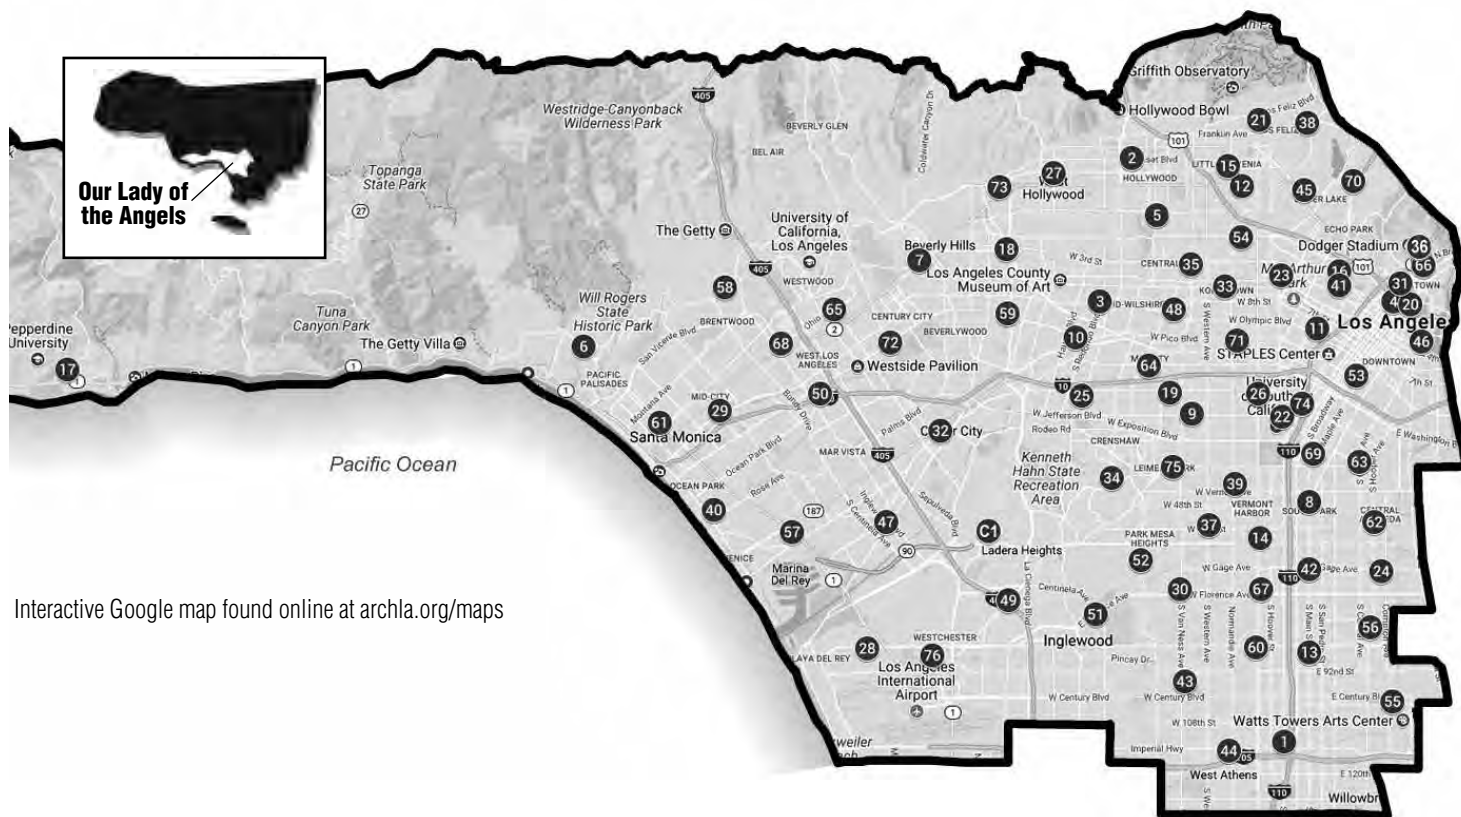

OUR LADY OF THE ANGELS REGION MAP

Interactive Google map found online at archla.org/maps

(Note: Deanery number follows city)

- 1 Ascension, L.A. - D16
- 2 Blessed Sacrament, L.A. - D14
- 3 Cathedral Chapel of St. Vibiana, L.A. - D14
- 4 Cathedral of Our Lady of the Angels, L.A. - D15
- 5 Christ the King, L.A. - D14
- 6 Corpus Christi, Pacific Palisades - D13
- 7 Good Shepherd, Beverly Hills - D13
- 8 Holy Cross, L.A. - D15
- 9 Holy Name of Jesus, L.A. - D15
- 10 Holy Spirit, L.A. - D14
- 11 Immaculate Conception, L.A. - D15
- 12 Immaculate Heart of Mary, L.A. - D14
- 13 Mother of Sorrows, L.A. - D16
- 14 Nativity, L.A. - D16
- 15 Nativity of Blessed Virgin Mary (Byzantine), L.A. - D14
- 16 Our Lady of Loretto, L.A. - D14
- 17 Our Lady of Malibu, Malibu - D13
- 18 Our Lady of Mount Lebanon - St. Peter Cathedral (Maronite), L.A. - D13
- 19 Our Lady of the Bright Mount (Polish), L.A. - D15
- 20 Our Lady Queen of Angels ("La Placita"), L.A. - D15
- 21 Our Mother of Good Counsel, L.A. - D14
- 22 Our Savior Parish + USC Caruso Catholic Center, L.A. - D15
- 23 Precious Blood, L.A. - D14
- 24 Presentation of Mary, L.A. - D16

- 25 St. Agatha, L.A. - D15
- 26 St. Agnes, L.A. - D15
- 27 St. Ambrose, West Hollywood - D13
- 28 St. Anastasia, L.A. - D13
- 29 St. Anne, Santa Monica - D13
- 30 St. Anselm, L.A. - D16
- 31 St. Anthony (Croatian), L.A. - D15
- 32 St. Augustine, Culver City - D13
- 33 St. Basil, L.A. - D14
- 34 St. Bernadette, L.A. - D15
- 35 St. Brendan, L.A. - D14
- 36 St. Bridget (Cantonese), L.A. - D14
- 37 St. Brigid, L.A. - D16
- 38 St. Casimir (Lithuanian), L.A. - D14
- 39 St. Cecilia, L.A. - D15
- 40 St. Clement, Santa Monica - D13
- 41 St. Columban (Filipino), L.A. - D14
- 42 St. Columbkille, L.A. - D16
- 43 St. Eugene, L.A. - D16
- 44 St. Frances Xavier Cabrini, L.A. - D16
- 45 St. Francis of Assisi, L.A. - D14
- 46 St. Francis Xavier Chapel, L.A. - D15
- 47 St. Gerard Majella, L.A. - D13
- 48 St. Gregory Nazianzen, L.A. - D14
- 49 St. Jerome, L.A. - D13
- 50 St. Joan of Arc, L.A. - D13
- 51 St. John Chrysostom, Inglewood - D16

- 52 St. John the Evangelist, L.A. - D16
- 53 St. Joseph, L.A. - D15
- 54 St. Kevin, L.A. - D14
- 55 St. Lawrence of Brindisi, L.A. - D16
- 56 St. Malachy, L.A. - D16
- 57 St. Mark, Venice - D13
- 58 St. Martin of Tours, L.A. - D13
- 59 St. Mary Magdalen, L.A. - D14
- 60 St. Michael, L.A. - D16
- 61 St. Monica, Santa Monica - D13
- 62 St. Odilia, L.A. - D16
- 63 St. Patrick, L.A. - D15
- 64 St. Paul, L.A. - D15
- 65 St. Paul the Apostle, L.A. - D13
- 66 St. Peter (Italian), L.A. - D14
- 67 St. Raphael, L.A. - D16
- 68 St. Sebastian, L.A. - D13
- 69 St. Stephen of Hungary, L.A. - D15
- 70 St. Teresa of Avila, L.A. - D14
- 71 St. Thomas the Apostle, L.A. - D15
- 72 St. Timothy, L.A. - D13
- 73 St. Victor, West Hollywood - D13
- 74 St. Vincent de Paul, L.A. - D15
- 75 Transfiguration, L.A. - D15
- 76 Visitation, L.A. - D13
- C1 Holy Cross Cemetery, Culver City - D13