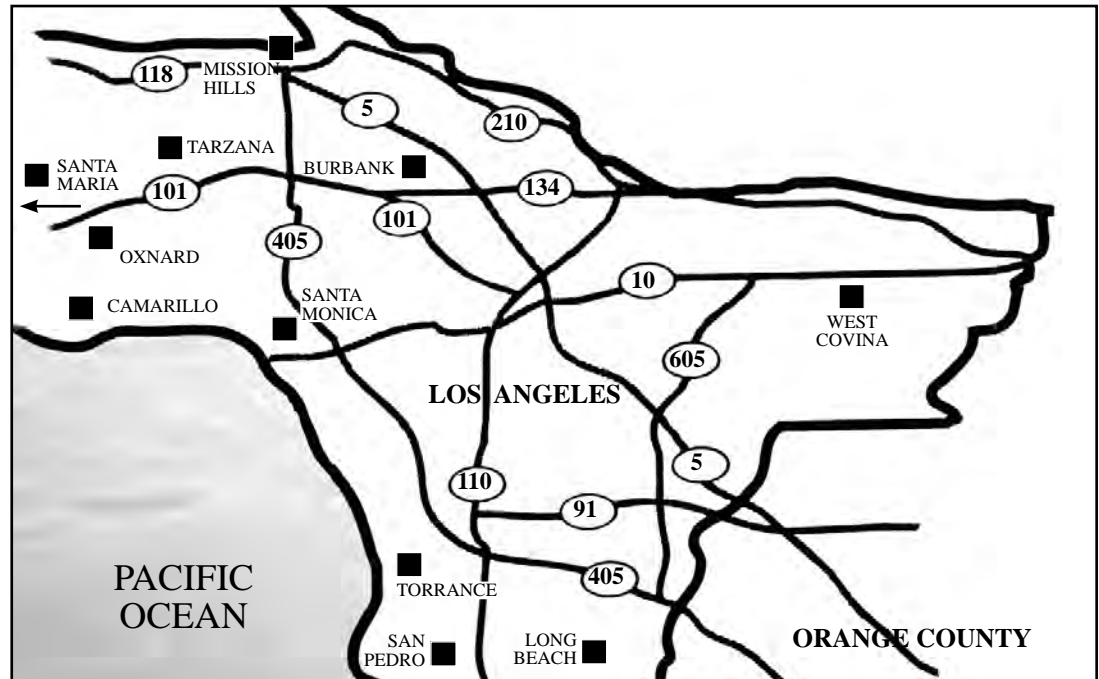

Web: california.providence.org/saint-joseph

Conducted by: Providence St. Joseph Health

Chief Executive: Kelly M. Linden

Chief Mission Integration Officer:

Juliette Marsh

Spiritual Care Manager: Rev. Sam Scriven

Chaplain: Fr. Adrian Rosca

Capacity: 392

CAMARILLO

ST. JOHN'S PLEASANT VALLEY HOSPITAL

2309 Antonio Ave, Camarillo 93010-1414
.....(805) 389-5800

Web: dignityhealth.org/pleasantvalley

Conducted by: Dignity Health

President/CEO: Darren Lee

California Central Coast Division

- Vice President, Mission Integration:

George West

Capacity: 58 beds, 74 skilled nursing

LONG BEACH

ST. MARY MEDICAL CENTER DIGNITY HEALTH

1050 Linden Ave, Long Beach 90813-3321
.....(562) 491-9000

Web: www.dignityhealth.org/socal/locations/stmarymedical

President & CEO: Carolyn Caldwell

Spiritual Care Services Director: Rev. Stanley

Kim (562) 491-9675, email: stanley.kim@dignityhealth.org

Chaplains: Fr. Scott Nguyen, Fr. Jose Paz-hevettil, M.S.T., Fr. Manuel A. Sundaram, Fr. Joseph Yang

Capacity: 360

Acute Rehab: 46

MISSION HILLS

PROVIDENCE HOLY CROSS MEDICAL CENTER

15031 Rinaldi St, Mission Hills 91345-1207
.....(818) 365-8051 FAX (818) 898-4569

Web: www.providence.org/holycross

Conducted by: Providence St. Joseph Health

Chief Executive: Bernie Klein, M.D.

Chief Mission Integration Officer: D.W. Donovan

Spiritual Care Manager: Rev. Sam Scriven

Capacity: 377 beds

OXNARD

ST. JOHN'S REGIONAL MEDICAL CENTER

1600 N Rose Ave, Oxnard 93030-3722
.....(805) 988-2500 FAX (805) 981-4440

Web: www.stjohnshealth.org

Conducted by: Dignity Health

President/CEO: Darren Lee

California Central Coast Division-

Vice President, Mission Integration:

George West

Capacity: 265 general, acute.

SAN PEDRO

PROVIDENCE LITTLE COMPANY OF MARY MEDICAL CENTER

1300 W 7th St, San Pedro 90732-3505
.....(310) 832-3311

Web: www.providence.org/sanpedro

Conducted by: Providence St. Joseph Health

Health

Chief Executive: Garry Olney

Chief Mission Integration Officer:

Jennifer Kozakowski

Spiritual Care Manager: Fr. Andrew Campbell

Capacity: 231 beds

SKILLED NURSING, Sub Acute: 125 beds

SANTA MARIA

MARIAN REGIONAL MEDICAL CENTER

1400 E Church St, Santa Maria 93454-5906
.....(805) 739-3000 FAX (805) 739-3060

Web: www.supportmarianmedical.org

Founded by the Sisters of St. Francis of

Penance and Christian Charity; member of Dignity Health.

President & CEO: Sue Anderson

Dignity Health Central Coast-

Division President: Charles J. Cova

Service Area, Director of Spiritual Care:

Flora Washburn

Mission Integration Officer: Heidi Summers

Capacity: 226 acute care beds; 95 skilled nursing

SANTA MONICA

PROVIDENCE SAINT JOHN'S HEALTH CENTER

2121 Santa Monica Blvd,
Santa Monica 90404-2303

.....(310) 829-5511

Web: california.providence.org/saint-johns

Conducted by: Providence St. Joseph Health

Chief Executive: Michael Ricks

Chief Mission Integration Officer:

Paul Makarewicz

Manager of Spiritual Care: Dan Hudson

Priest Chaplains: Fr. Patrick Comerford,

Fr. Anthony Mbaegbu

Capacity: 266 beds, 18 bed NICU unit

TARZANA

PROVIDENCE CEDARS SINAI TARZANA MEDICAL CENTER

18321 Clark St, Tarzana 91356-3501

.....(818) 881-0800

Web: www.providence.org/tarzana

Conducted by: Providence St. Joseph Health

Chief Executive: Nick Lymberopoulos

Chief Mission Integration Officer: Shawn Kiley

Manager of Spiritual Care: Kelly Bigler

Chaplain: Fr. Anselm Nwakuna

Capacity: 245 beds

TORRANCE

PROVIDENCE LITTLE COMPANY OF MARY MEDICAL CENTER

4101 Torrance Blvd, Torrance 90503-4607
.....(310) 540-7676 FAX (310) 540-8408

Web: www.providence.org/torrance

Conducted by: Providence St. Joseph Health

Chief Executive: Garry Olney

Chief Mission Integration Officer:

Jennifer Kozakowski

Spiritual Care Manager: Fr. Paul White

Chaplains: Fr. Peter Mallin, O.F.M. Conv.,

Mary Ewell, Edwina Yueh

Services: Intensive Care; Skilled Nursing

Capacity: 442; Skilled Nursing: 161 beds

WEST COVINA

EMANATE HEALTH QUEEN OF THE VALLEY HOSPITAL

1115 S Sunset Ave, West Covina 91790-3940
.....(626) 962-4011

Web: www.emanatehealth.org/locations

Conducted by: Emanate Health

President/CEO: Robert Curry

Director of Spiritual Care:

Chaplain Albert Aguilar, D.R.S., BCC

Chaplain: Fr. Daniel Malaver

Capacity: 325 beds