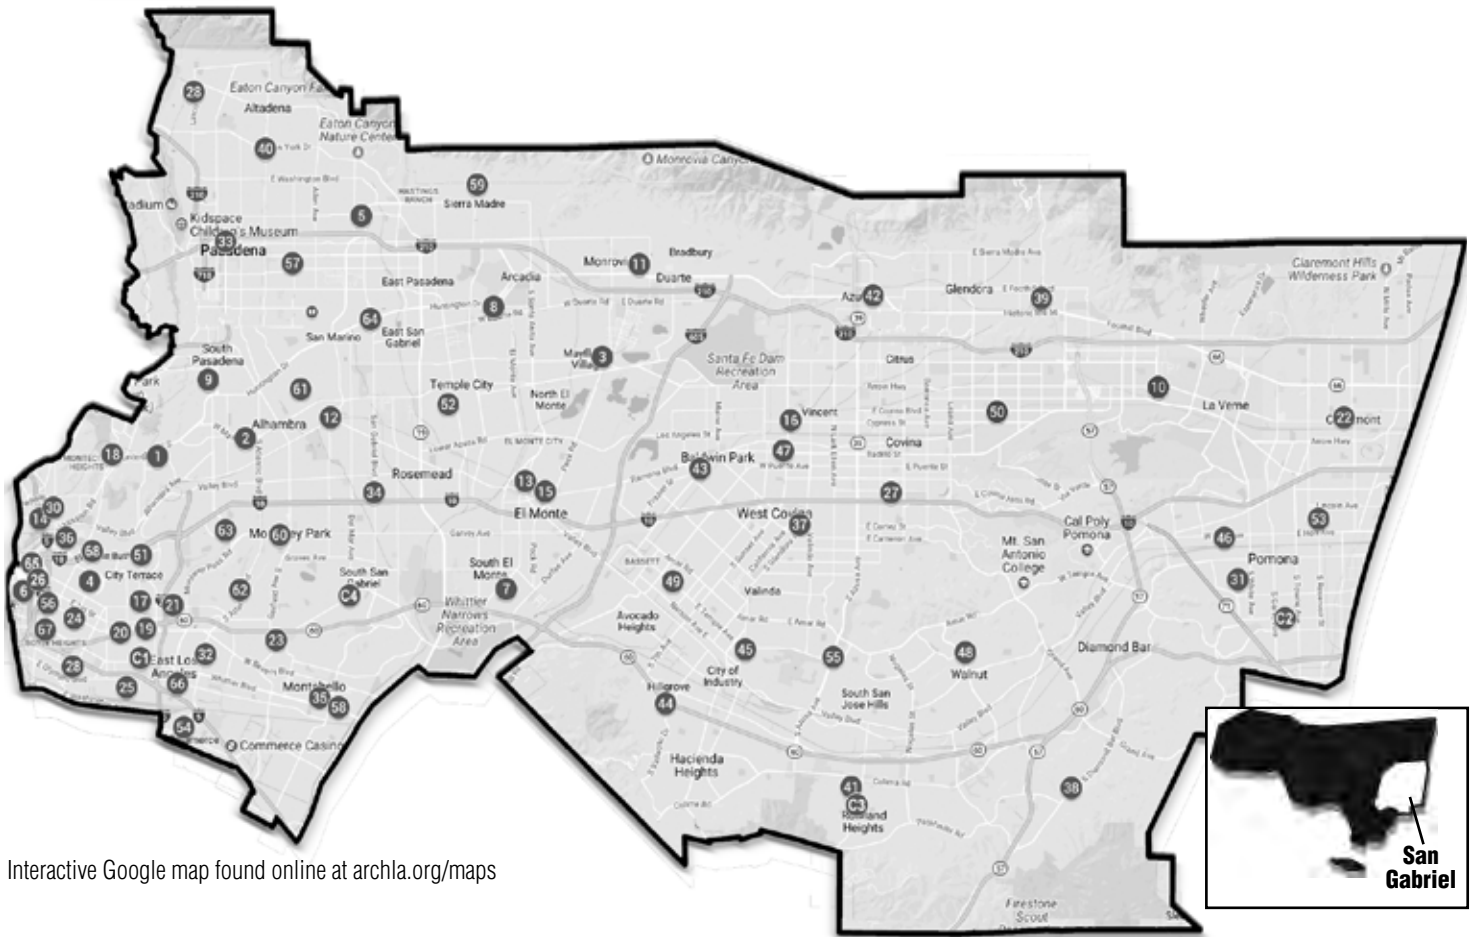

SAN GABRIEL REGION MAP

Interactive Google map found online at archla.org/maps

(Note: Deanery number follows city)

1 All Saints, L.A. - D9 2 All Souls, Alhambra - D10 3 Annunciation, Arcadia - D11 4 Assumption, L.A. - D9 5 Assumption of the Blessed Virgin Mary, Pasadena - D10 6 Dolores Mission (Our Lady of Sorrows Parish), L.A. - D9 7 Epiphany, South El Monte - D11 8 Holy Angels, Arcadia - D11 9 Holy Family, South Pasadena - D10 10 Holy Name of Mary, San Dimas - D12 11 Immaculate Conception, Monrovia - D11 12 Mission San Gabriel, San Gabriel - D10 13 Nativity, El Monte - D11 14 Our Lady Help of Christians, L.A. - D9 15 Our Lady of Guadalupe, El Monte - D11 16 Our Lady of Guadalupe, Irwindale - D11 17 Our Lady of Guadalupe (Hammel), L.A. - D9 18 Our Lady of Guadalupe (Rose Hill), L.A. - D9 19 Our Lady of Guadalupe Sanctuary, L.A. - D9 20 Our Lady of Lourdes, L.A. - D9 21 Our Lady of Solitude ("La Soledad"), L.A. - D9 22 Our Lady of the Assumption, Claremont - D12 23 Our Lady of the Miraculous Medal, Montebello - D10	24 Our Lady of the Rosary of Talpa, L.A. - D9 25 Our Lady of Victory, L.A. - D9 26 Our Lady Queen of Martyrs (Armenian), L.A. - D9 27 Resurrection, L.A. - D9 28 Sacred Heart, Altadena - D10 29 Sacred Heart, Covina - D11 30 Sacred Heart, L.A. - D9 31 Sacred Heart, Pomona - D12 32 St. Alphonsus, L.A. - D9 33 St. Andrew, Pasadena - D10 34 St. Anthony, San Gabriel - D10 35 St. Benedict, Montebello - D10 36 St. Camillus Center, L.A. - D9 37 St. Christopher, West Covina - D11 38 St. Denis, Diamond Bar - D12 39 St. Dorothy, Glendora - D11 40 St. Elizabeth, Altadena - D10 41 St. Elizabeth Ann Seton, Rowland Heights - D12 42 St. Frances of Rome, Azusa - D11 43 St. John the Baptist, Baldwin Park - D11 44 St. John Vianney, Hacienda Heights - D12 45 St. Joseph, Pomona - D12 46 St. Joseph, La Puente - D12 47 St. Jude (Maronite), West Covina - D11 48 St. Lorenzo Ruiz, Walnut - D12	49 St. Louis of France, La Puente - D11 50 St. Louise de Marillac, Covina - D11 51 St. Lucy, L.A. - D9 52 St. Luke the Evangelist, Temple City - D10 53 St. Madeleine, Pomona - D12 54 St. Marcellinus, L.A. - D9 55 St. Martha, Valinda - D12 56 St. Mary, L.A. - D9 57 St. Philip the Apostle, Pasadena - D10 58 St. Pius X (Syro-Malabar), Montebello - D10 59 St. Rita, Sierra Madre - D10 60 St. Stephen Martyr, Monterey Park - D10 61 St. Therese, Alhambra - D10 62 St. Thomas Aquinas, Monterey Park - D10 63 St. Thomas More, Alhambra - D10 64 Sts. Felicitas and Perpetua, San Marino - D10 65 San Antonio de Padua, L.A. - D9 66 San Francisco, L.A. - D9 67 Santa Isabel (St. Elizabeth), L.A. - D9 68 Santa Teresita, L.A. - D9

- C1 Calvary Cemetery, L.A. - D9   - C2 Holy Cross Cemetery, Pomona - D13   - C3 Queen of Heaven Cemetery, Rowland Heights - D9   - C4 Resurrection Cemetery, Montebello - D9