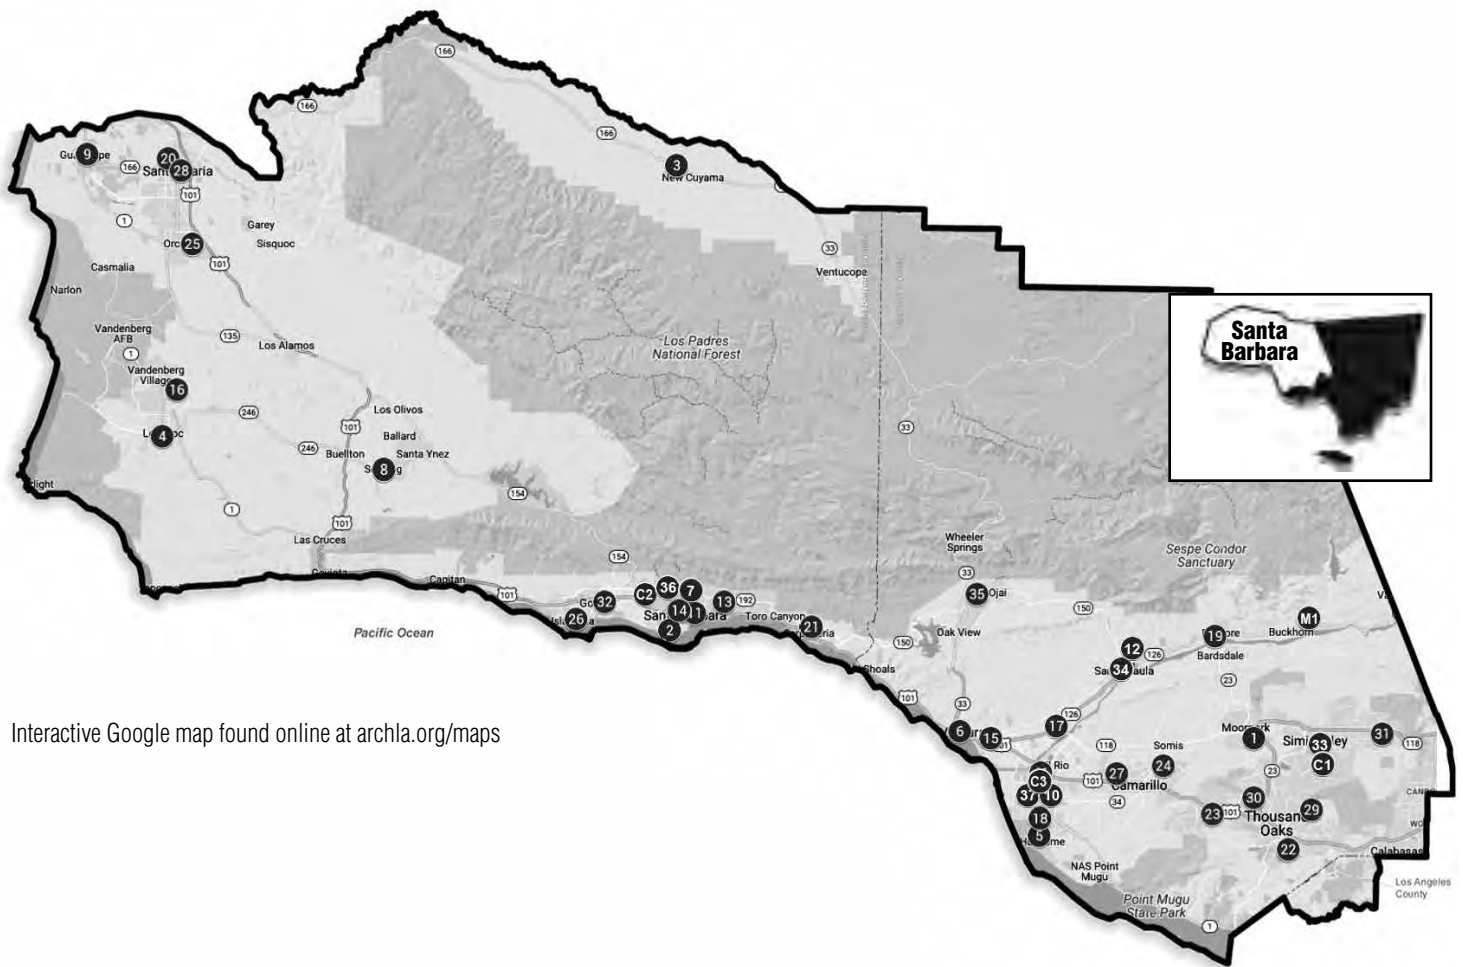

SANTA BARBARA REGION MAP

Interactive Google map found online at archla.org/maps

(Note: Deanery number follows city)

1	Holy Cross, Moorpark - D4	23	St. Julie Billiart, Newbury Park - D4
2	Holy Cross, Santa Barbara - D2	24	St. Junipero Serra, Camarillo - D4
3	Immaculate Conception, New Cuyama - D1	25	St. Louis de Montfort, Santa Maria - D1
4	Mary Star of the Sea, Oxnard - D3	26	St. Mark's University Parish, Goleta - D2
5	Mission La Purisima Concepción, Lompoc - D1	27	St. Mary Magdalen, Camarillo - D4
6	Mission Basilica San Buenaventura, Ventura - D3	28	St. Mary of the Assumption, Santa Maria - D1
7	Mission Santa Barbara, Santa Barbara - D2	29	St. Maximilian Kolbe, Westlake Village - D4
8	Old Mission Santa Inés, Solvang - D1	30	St. Paschal Baylon, Thousand Oaks - D4
9	Our Lady of Guadalupe, Guadalupe - D1	31	St. Peter Claver, Simi Valley - D4
10	Our Lady of Guadalupe, Oxnard - D3	32	St. Raphael, Santa Barbara - D2
11	Our Lady of Guadalupe, Santa Barbara - D2	33	St. Rose of Lima, Simi Valley - D4
12	Our Lady of Guadalupe, Santa Paula - D3	34	St. Sebastian, Santa Paula - D3
13	Our Lady of Mount Carmel, Santa Barbara - D2	35	St. Thomas Aquinas, Ojai - D3
14	Our Lady of Sorrows, Santa Barbara - D2	36	San Roque, Santa Barbara - D2
15	Our Lady of the Assumption, Ventura - D3	37	Santa Clara, Oxnard - D3
16	Queen of Angels, Lompoc - D1	M1	San Salvador Mission, Piru - D3
17	Sacred Heart, Ventura - D3	C1	Assumption Cemetery, Simi Valley - D4
18	St. Anthony, Oxnard - D3	C2	Calvary Cemetery, Santa Barbara - D7
19	St. Francis of Assisi, Fillmore - D3	C3	Santa Clara Cemetery & Mausoleum, Oxnard - D3
20	St. John Neumann, Santa Maria - D1		
21	St. Joseph, Carpinteria - D2		
22	St. Jude the Apostle, Westlake Village - D4